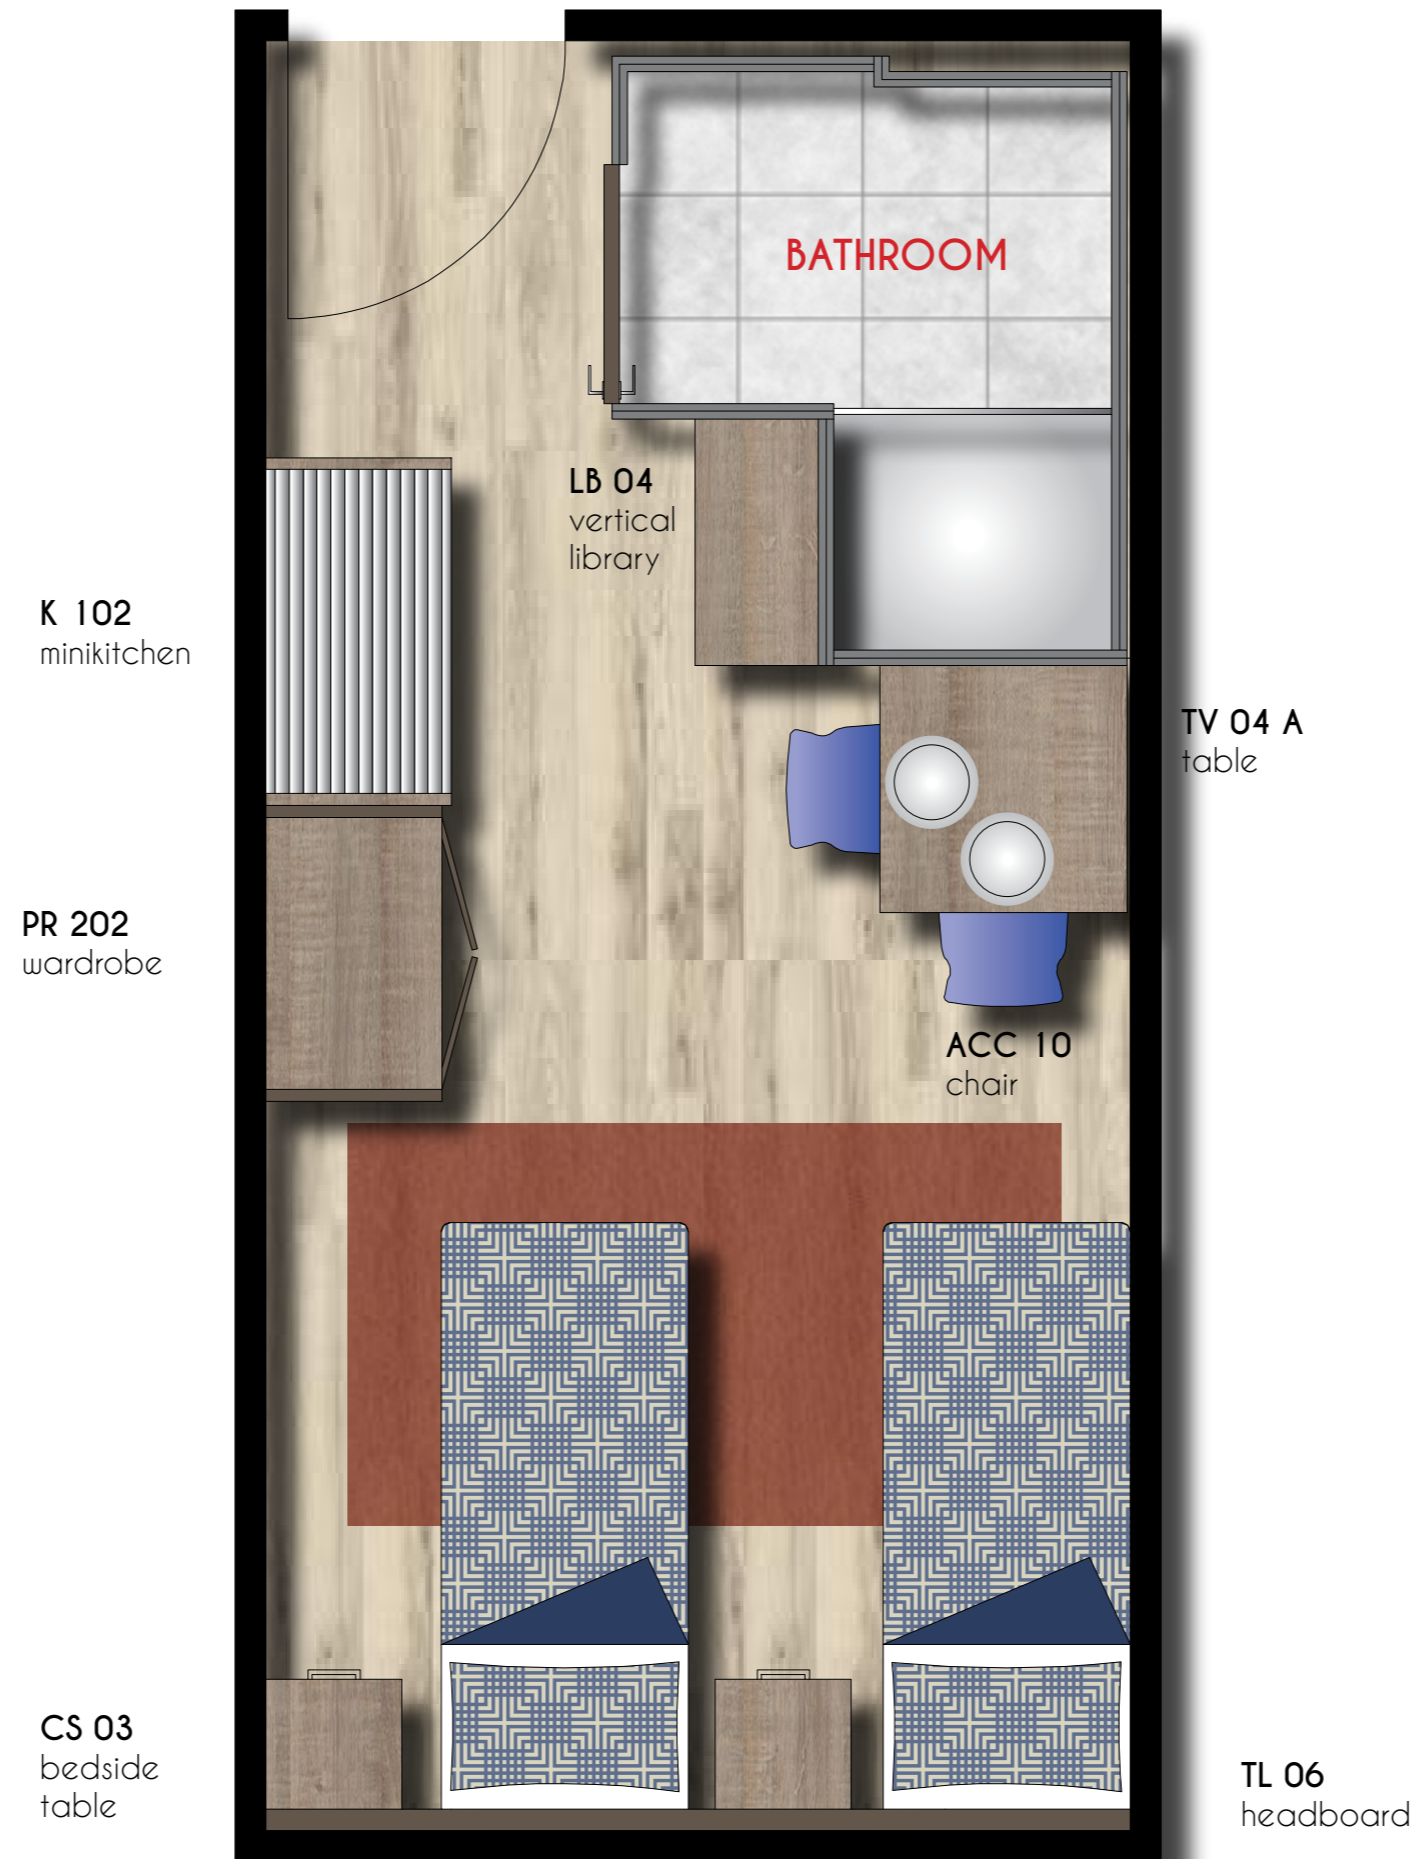

PRESENTATION VERSION 1

project name

C O U N T R Y

GENERAL PLAN

Linear headboard with frame and technical area, cm: 280x7x90h; Two bedside table with one drawer and open compartment, cm: 44x42x50h; Two single metal beds, with orthopaedic bedslats, cm: 85x195x30h; with two single fire-proof mattresses with springs, cm: 80x190x18h; Table model "Tecno" with wooden top and metal legs, cm: 80x80x75h; Vertical wooden library with six compartment; cm: 80x42x120h;

Little panel for clothes, with two hooks, cm: 50x1,8x30h;

Minikitchen with rolling shutter, equipped with:
waterproof laminated working top, thickness 38mm;
refrigerator total capacity 102 lt.

sink with one basin and plate drainer

mixing tap

siphon

plate rack

aspiring hood

steel protection around the working top;

trash bin

PVC plint silver color;

Dimensions: 127,6x61x211h;

Weight: 205 kg

Two doors wardrobe with internal shelf and clothes hanger tube, cm: 96x57x211h;

WOODEN TEXTURE

Nomenclature

- 1 Rovere Gessato / Pinstripe Oak / Chêne Pinstripe
- 2 Rovere Grigio / Gray Oak / Chêne Gris
- 3 Sherwood / Sherwood / Sherwood
- 4 Noce Gessato/ Pinstripe Walnut/ Noyer Pinstripe
- 5 Rovere Chiaro/ Clear Oak/ Chêne Clair
- 6 Wengè / Wengè / Wenge
- 7 Larice / Larch / Mélèze
- 8 Bianco / White / Blanc