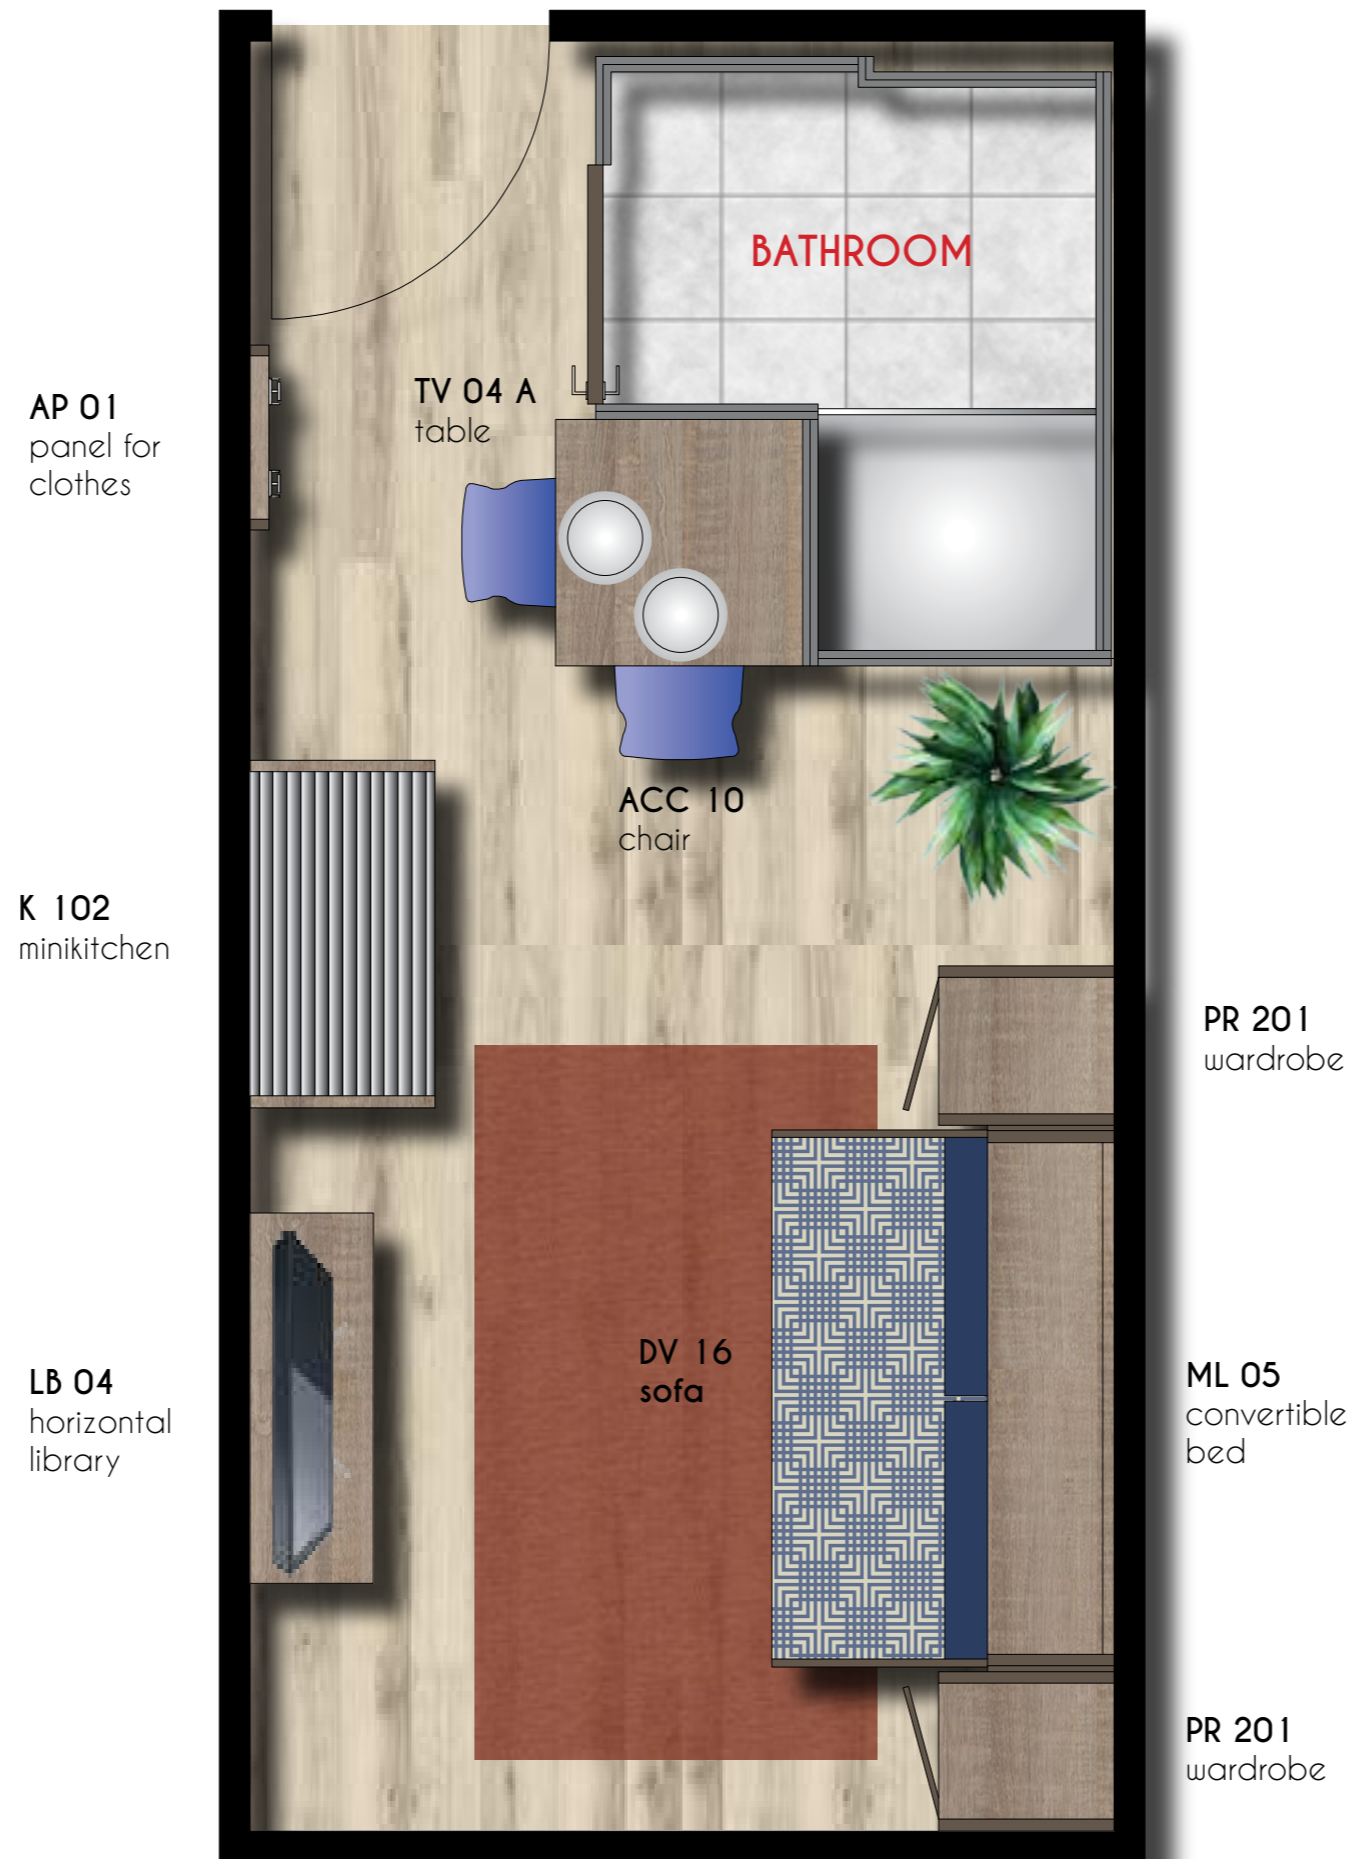

PRESENTATION VERSION 2

name project

C O U N T R Y

GENERAL PLAN

Double convertible bed with one door and orthopaedic bedslats, mattress size cm: 160x190x18h;

Two one door wardrobes, with internal shelf and clothes hanger tube, cm: 52x57x211h; Two seater padded sofa covered in fireproof eco-leather, for convertible double bed, cm: 177x72x86h;

Horizontal library with six compartment; cm: 120x42x80h;

Table model Tecno, cm: 80x80x75h;

Little panel for clothes, with two hooks, cm: 50x1,8x30h;

Minikitchen with rolling shutter, equipped with:
waterproof laminated working top, thickness 38mm;
refrigerator total capacity 102 lt.

sink with one basin and plate drainer

mixing tap

siphon

plate rack

aspiring hood

steel protection around the working top;

trash bin

PVC plint silver color;

Dimensions: 127,6x61x211h;

Weight: 205 kg

WOODEN TEXTURE

Nomenclature

- 1 Rovere Gessato / Pinstripe Oak / Chêne Pinstripe
- 2 Rovere Grigio / Gray Oak / Chêne Gris
- 3 Sherwood / Sherwood / Sherwood
- 4 Noce Gessato/ Pinstripe Walnut/ Noyer Pinstripe
- 5 Rovere Chiaro/ Clear Oak/ Chêne Clair
- 6 Wengè / Wengè / Wenge
- 7 Larice / Larch / Mélèze
- 8 Bianco / White / Blanc